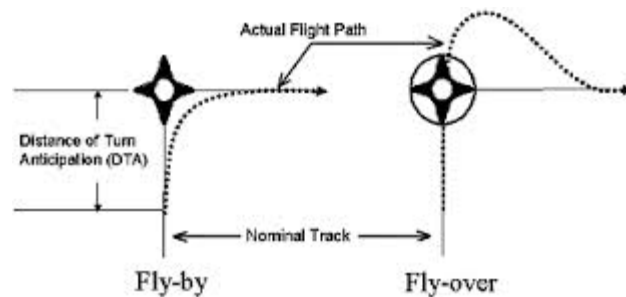

**LNAV - no vertical guidance.**

LNAV/VNAV - lateral guidance from the GPS or WAAS receiver and Vertical Guidance from a barometric altimeter or the WAAS.

Without WAAS, you must have a VNAV altimeter.

LPV - Localizer Performance with Vertical Guidance, uses the WAAS GPS only.

LP - Is a future approach that will use the high precision of LPV for lateral guidance, and a barometric altimeter for vertical.

*Note: RNAV (RNP) procedures require the ability to program and track curved paths.*